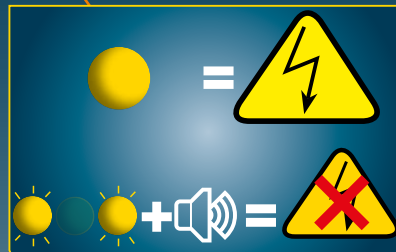

*option

SANICOM 1
220-240 V - 50-60 Hz
750W - CLASS 1
10Kg
Max temperature:
90°C for 5Min

SERVICE HELPLINES

France
Tel. 01 44 82 25 55
Fax. 03 44 94 46 19

United Kingdom
Tel. 08457 650011 (Call from a land line)
Fax. 020 8842 1671