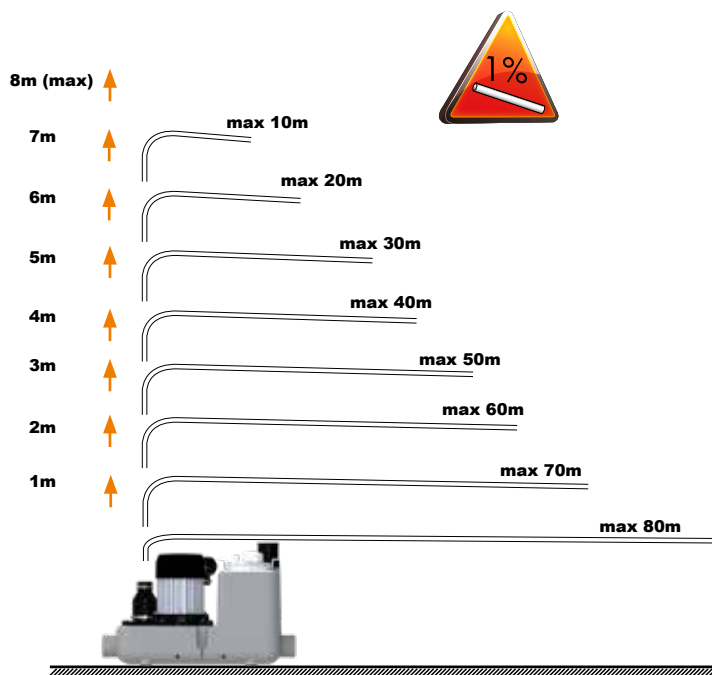

SERVICE HELPLINES

France
Tel. 01 44 82 25 55
Fax. 03 44 94 46 19

United Kingdom
Tel. 08457 650011 (Call from a land line)
Fax. 020 8842 1671

Ireland
Tel. 1850 23 24 25 (LOW CALL)
Fax. +353 46 97 33 093

Australia
Tel. +1300 554 779
Fax. +61.2.9882.6950

Deutschland
Tel. 0800 82 27 82 0
Fax. (060 74) 30928-90

Italia
Tel. 0382 6181
Fax. +39 0382 618200

España
Tel. +34 93 544 60 76
Fax. +34 93 462 18 96

Portugal
Tel. +35 21 911 27 85
Fax. +35 21 957 70 00

Suisse Schweiz Svizzera
Tel. +41 (0)32 631 04 74
Fax. +41 (0)32 631 04 75

Benelux
Tel. +31 475 487100
Fax. +31 475 486515

Sverige
Tel. +08-404 15 30

Norge
Tel. +08-404 15 30

Polska
Tel. (+4822) 732 00 33
Fax. (+4822) 751 35 16

РОССИЯ
Tel. (495) 258 29 51
Fax. (495) 258 29 51

Česká Republika
Tel. +420 266 712 855
Fax. +420 266 712 856

România
Tel. +40 724 364 543
service@saniflo.ro

Türkiye
Tel. +90 212 275 30 88
Fax. +90 212 275 90 58

Brazil
Tel. (11) 3052-2292

中国
Tel. +86(0)21 6218 8969
Fax. +86(0)21 6218 8970

South Africa
Tel. +27 (0) 21 286 00 28

Service information : www.sfa.biz